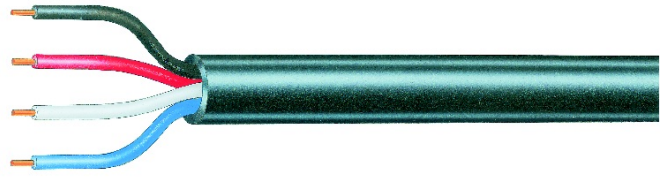

### TINT003\*

**Construction** 3 pair, 1/0.5mm plain annealed copper conductor, PVC insulated, PVC sheath. Category 3 rated.

**Outside diameter** 4.6mm

**Pack Sizes** 100m spool and 300m box

### Other telephone cables available

10, 20, 25, 50 and 100 pair internal (rated to Category 3)  
Jumper wire (blue/white and green/white)